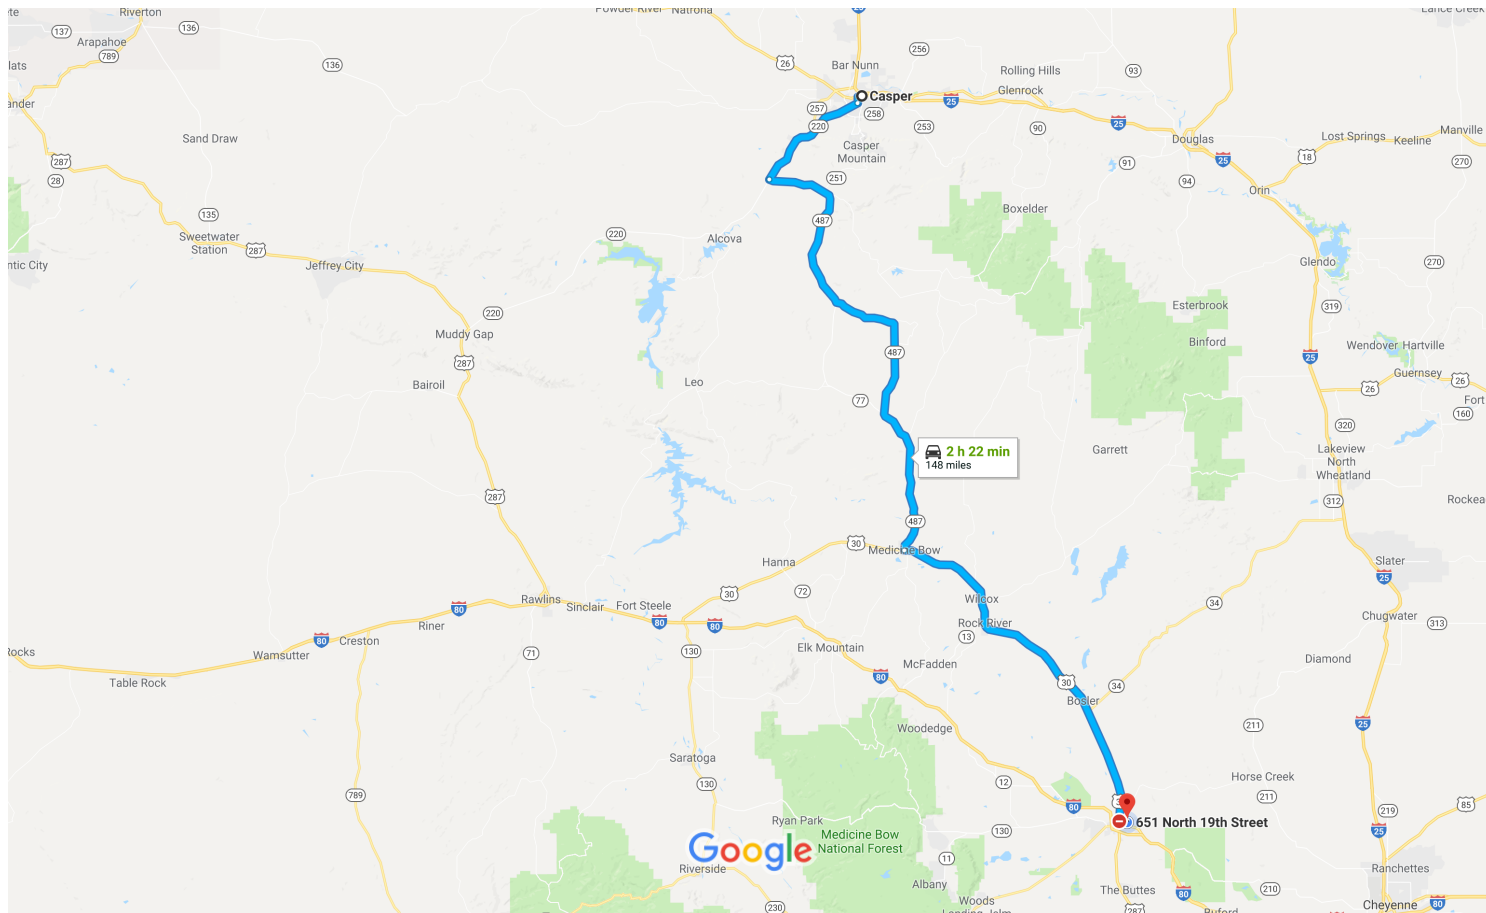

Casper, WY to 651 North 19th Street, Laramie, WY Drive 148 miles, 2 h 22 min

Map data ©2018 Google 10 mi

Casper Wyoming

Take WY-487 S and US-287 S/US-30 E to E Curtis St in Laramie

2 h 18 min (147 mi)

- ↑ 1. Head west on W 1st St toward N Market St
0.6 mi
- ↶ 2. Turn left onto S Poplar St
0.9 mi
- ↷ 3. Turn right onto WY-220 W/CY Ave
 - Continue to follow WY-220 W
 - Pass by Advance America (on the right in 0.9 mi)
 18.0 mi
- ↶ 4. Turn left onto WY-487 S
71.5 mi
- ↶ 5. Turn left onto US-287 S/US-30 E
55.7 mi

Take N 4th St and E Harney St to N 19th St

5 min (1.7 mi)

-  6. Turn left onto E Curtis St 443 ft

-  7. Turn right at the 1st cross street onto N 4th St 0.5 mi

-  8. Turn left onto E Harney St 1.1 mi

-  9. Turn right onto N 19th St 0.1 mi
 -  Destination will be on the left

651 N 19th St

Laramie, WY 82072

These directions are for planning purposes only. You may find that construction projects, traffic, weather, or other events may cause conditions to differ from the map results, and you should plan your route accordingly. You must obey all signs or notices regarding your route.